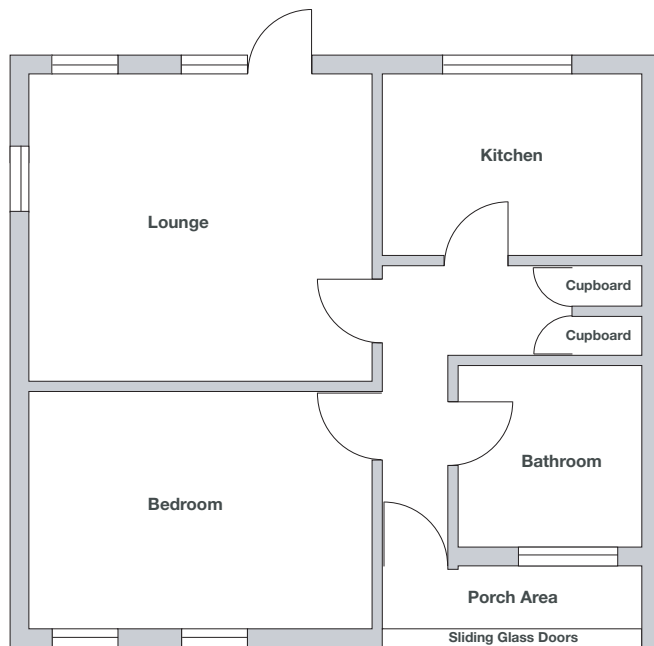

Available
NOW

Attractive one bedroom bungalow

Premier accommodation

This delightful bungalow is situated at the end of a group of three and has benefited from a substantial extension to the bedroom and sitting room. Beautifully located, with a lovely view across the pond and within easy access to the main Georgian house. This is excellent accommodation, ideal for a couple.

Well appointed with plenty of cupboard space. Its fully equipped good sized kitchen allows for some self catering although the main meal is provided within the monthly fees (see website for details).

Offering an added element of independence yet benefiting from the support that is available. This bungalow provides a delightful home in a unique and caring establishment.